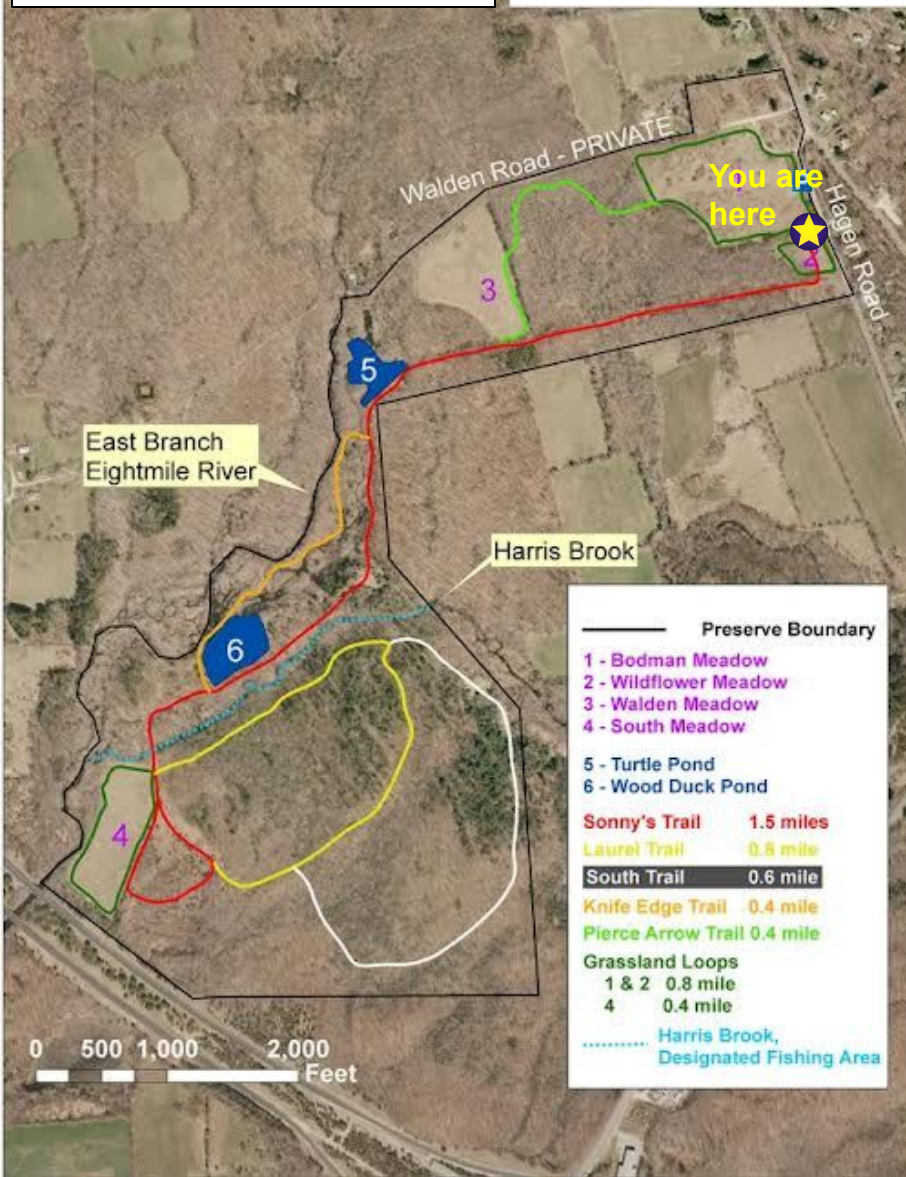

Interactive Avenza Maps:

www.avenzamaps.com

Walden Preserve Information:

salemlandtrust.org/hike-salem/walden-preserve/

WALDEN PRESERVE

A Nature Conservancy preserve, managed in cooperation with the Salem Land Trust.

East Branch
Eightmile River

Harris Brook

You are
here

— Preserve Boundary

- 1 - Bodman Meadow
- 2 - Wildflower Meadow
- 3 - Walden Meadow
- 4 - South Meadow

- 5 - Turtle Pond
- 6 - Wood Duck Pond

Sonny's Trail 1.5 miles

Laurel Trail 0.8 mile

South Trail 0.6 mile

Knife Edge Trail 0.4 mile

Pierce Arrow Trail 0.4 mile

Grassland Loops

1 & 2 0.8 mile

4 0.4 mile

..... Harris Brook,
Designated Fishing Area