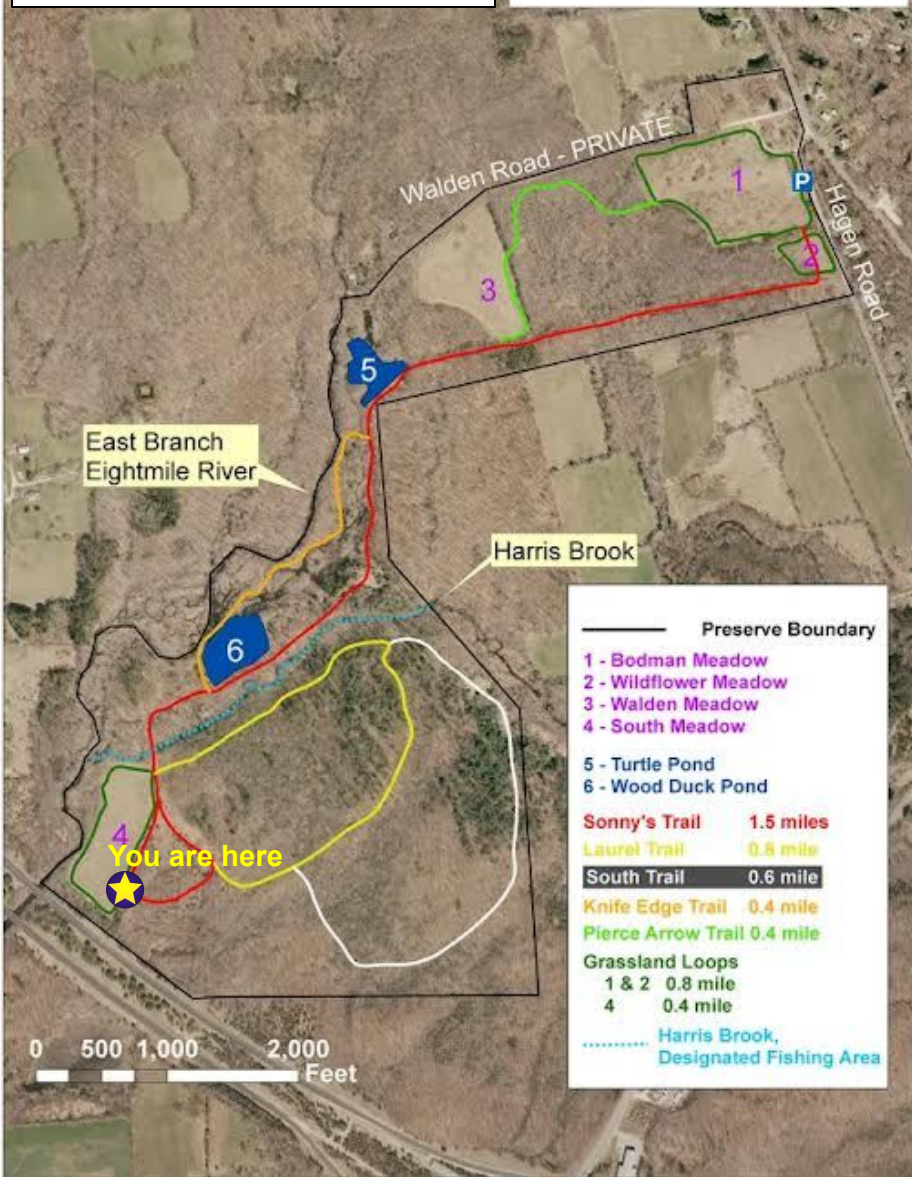

Interactive Avenza Maps:

www.avenzamaps.com

Walden Preserve Information:

salemlandtrust.org/hike-salem/walden-preserve/

WALDEN PRESERVE

A Nature Conservancy preserve, managed in cooperation with the Salem Land Trust.

East Branch Eightmile River

Harris Brook

You are here

— Preserve Boundary

- 1 - Bodman Meadow
- 2 - Wildflower Meadow
- 3 - Walden Meadow
- 4 - South Meadow

- 5 - Turtle Pond
- 6 - Wood Duck Pond

- Sonny's Trail 1.5 miles
- Laurel Trail 0.8 mile
- South Trail 0.6 mile
- Knife Edge Trail 0.4 mile
- Pierce Arrow Trail 0.4 mile

- Grassland Loops
- 1 & 2 0.8 mile
 - 4 0.4 mile

..... Harris Brook, Designated Fishing Area

0 500 1,000 2,000 Feet