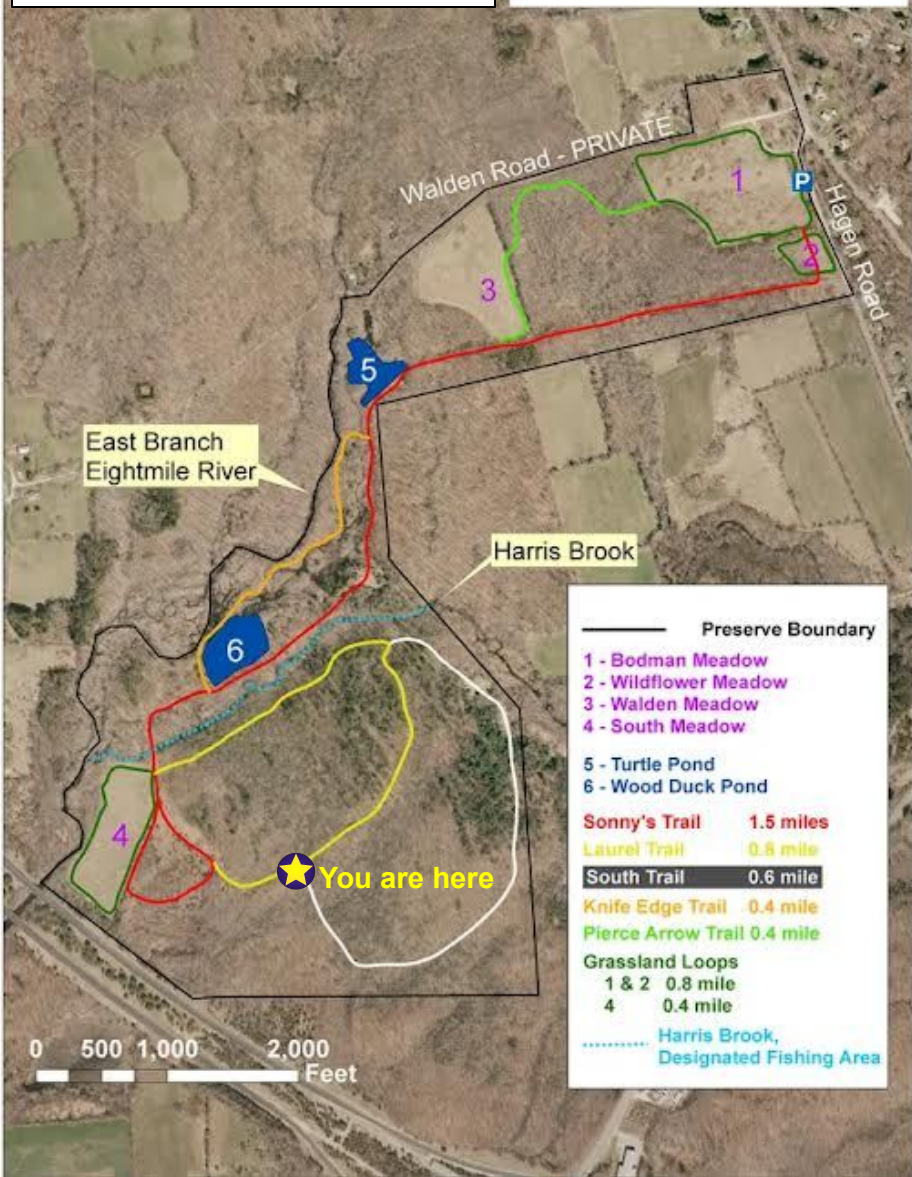

Interactive Avenza Maps:

www.avenzamaps.com

Walden Preserve Information:

salemlandtrust.org/hike-salem/walden-preserve/

WALDEN PRESERVE

A Nature Conservancy preserve, managed in cooperation with the Salem Land Trust.

East Branch
Eightmile River

Harris Brook

Walden Road - PRIVATE

Hagen Road

— Preserve Boundary

- 1 - Bodman Meadow
- 2 - Wildflower Meadow
- 3 - Walden Meadow
- 4 - South Meadow

- 5 - Turtle Pond
- 6 - Wood Duck Pond

Sonny's Trail 1.5 miles

Laurel Trail 0.8 mile

South Trail 0.6 mile

Knife Edge Trail 0.4 mile

Pierce Arrow Trail 0.4 mile

Grassland Loops

1 & 2 0.8 mile

4 0.4 mile

..... Harris Brook,
Designated Fishing Area

0 500 1,000 2,000
Feet