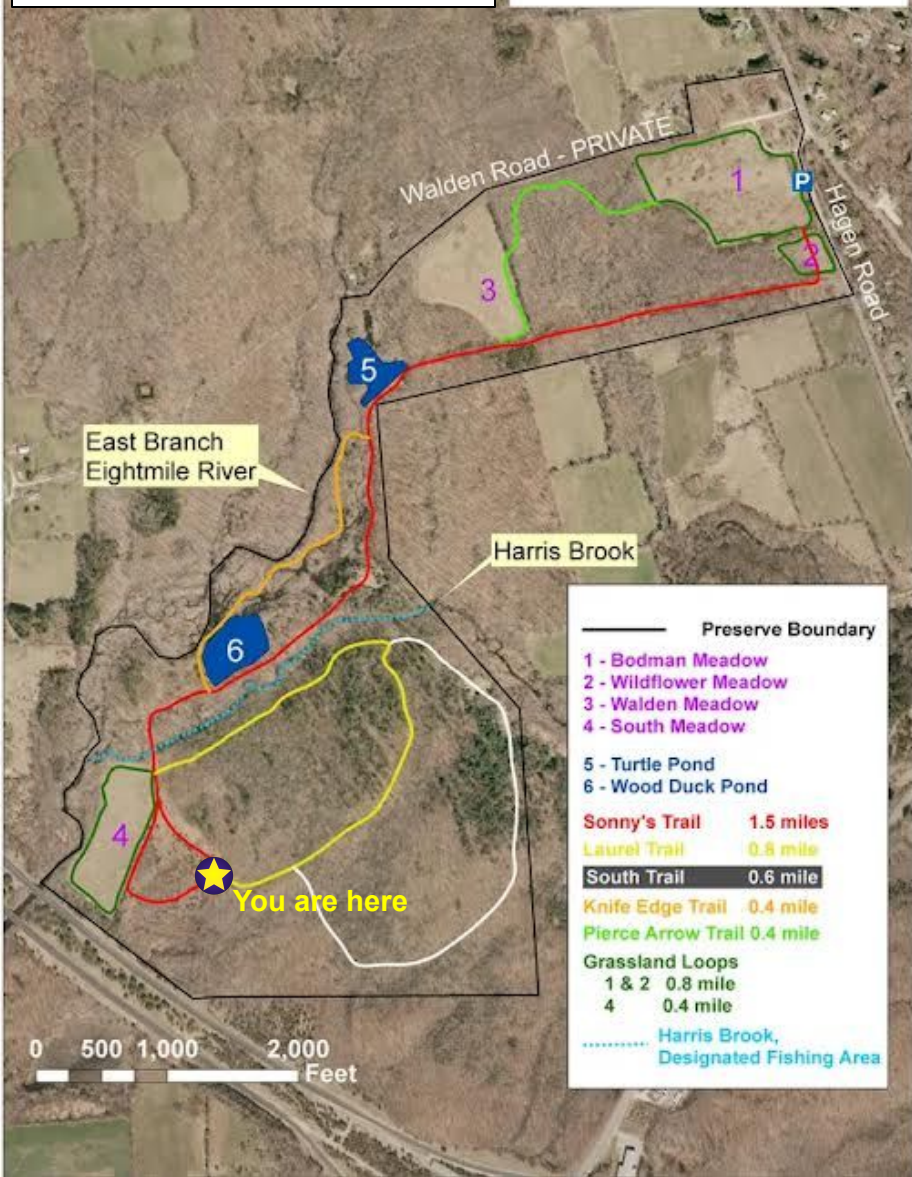

Interactive Avenza Maps:

www.avenzamaps.com

Walden Preserve Information:

salemlandtrust.org/hike-salem/walden-preserve/

WALDEN PRESERVE

A Nature Conservancy preserve, managed in cooperation with the Salem Land Trust.

East Branch Eightmile River

Harris Brook

You are here

Preserve Boundary

- 1 - Bodman Meadow
- 2 - Wildflower Meadow
- 3 - Walden Meadow
- 4 - South Meadow

- 5 - Turtle Pond
- 6 - Wood Duck Pond

Sonny's Trail 1.5 miles

Laurel Trail 0.8 mile

South Trail 0.6 mile

Knife Edge Trail 0.4 mile

Pierce Arrow Trail 0.4 mile

Grassland Loops

1 & 2 0.8 mile

4 0.4 mile

Harris Brook, Designated Fishing Area